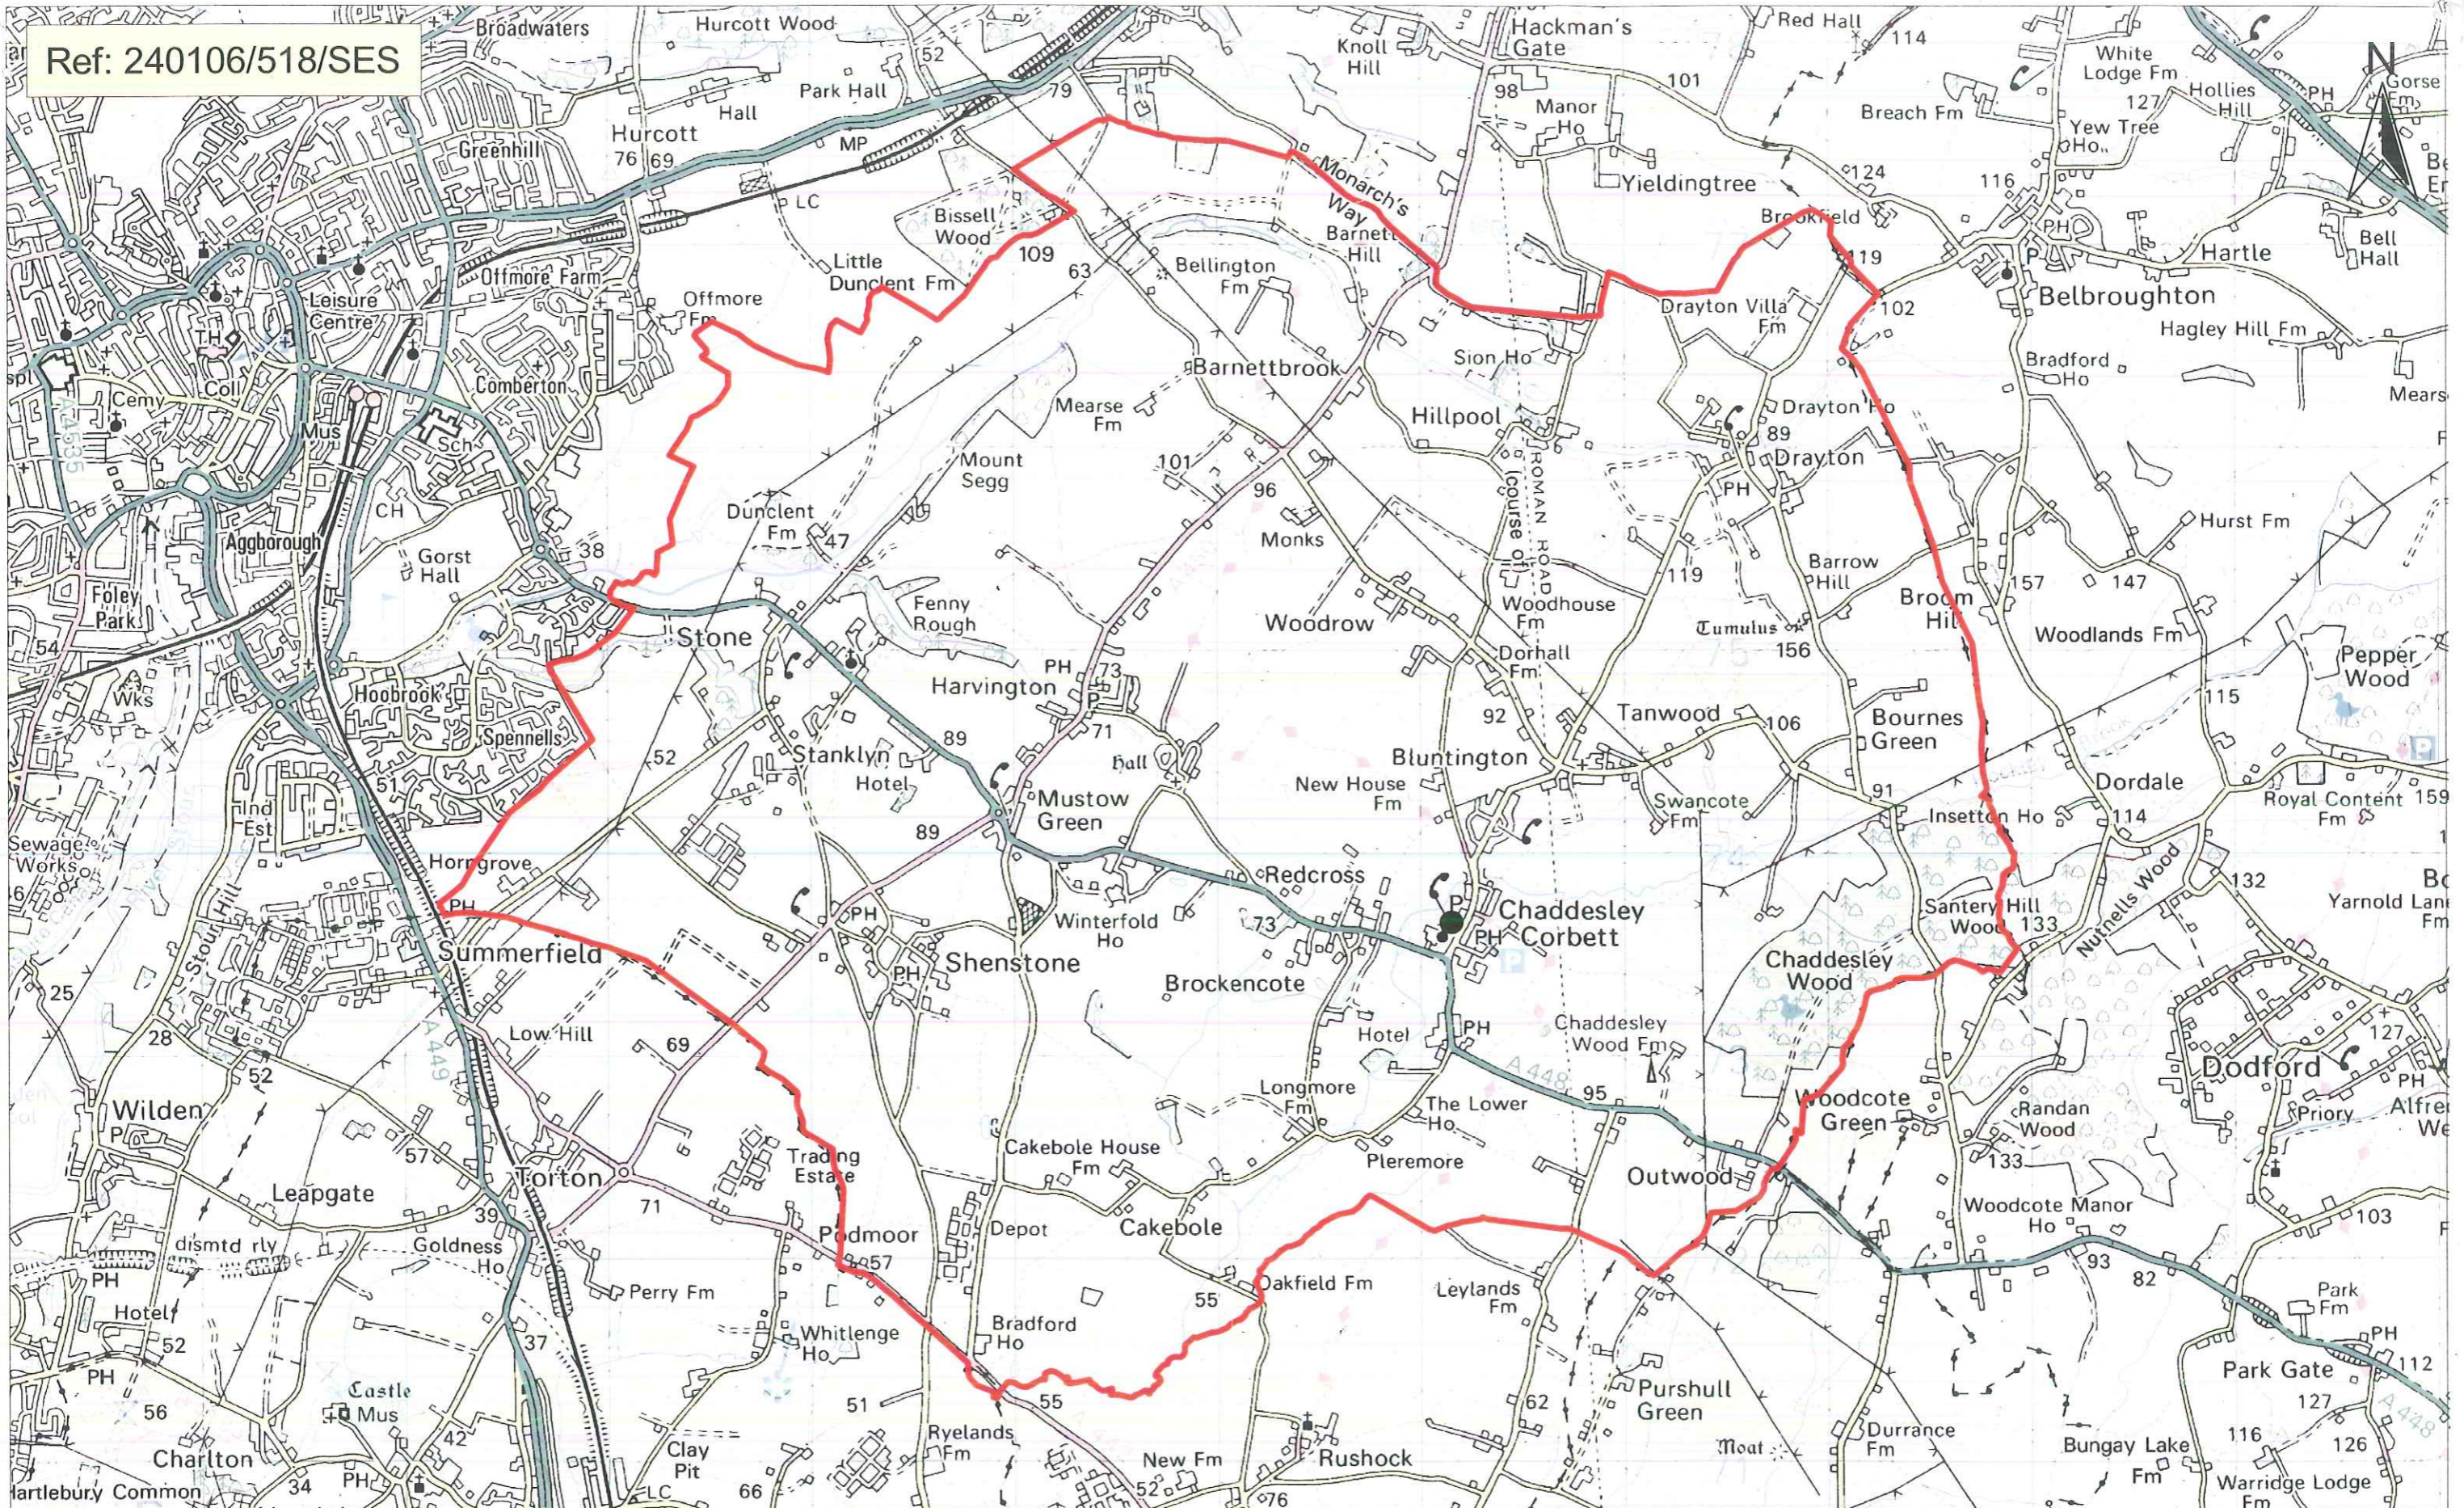

Ref: 240106/518/SES

worcestershire
 county council
 County Hall
 Spetchley Road
 Worcester
 WR5 2NP

Scale: 1:30,000

**Chaddesley Corbett CE Primary
 Catchment Area September 2007**

Approved by WCC Cabinet 22nd June 2006

This map is reproduced from Ordnance Survey material with the permission of Ordnance Survey on behalf of the Controller of Her Majesty's Stationery Office © Crown copyright. Unauthorised reproduction infringes Crown copyright and may lead to prosecution or civil proceedings. Worcestershire County Council, 100015914. For reference purposes only. No further copies may be made.